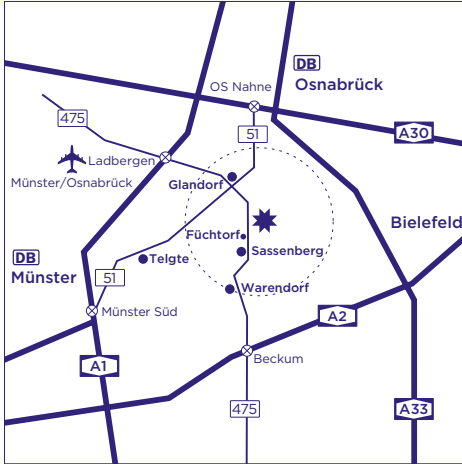

HOW TO GET HERE BY CAR

TRAVELING TIMES

Münster - 45 min.

Hamburg - 3 hrs.

Munich - 7 hrs.

Münster-Osnabrück

Airport - 30 min.

From motorway exit

A1:

Ladbergen - 30 min.

Münster-Süd - 30 min.

A2:

Beckum - 40 min.

HARKOTTEN CASTLE

If you are using a navigation system, please enter "Harkotten" or, if possible, "Harkotten 1" as your destination.

Have a nice journey!