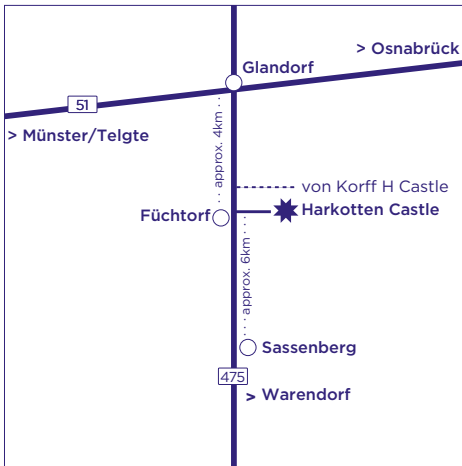

HOW TO GET HERE BY CAR

TRAVELING TIMES

Münster - 45 min.

Hamburg - 3 hrs.

Munich - 7 hrs.

Münster-Osnabrück

Airport - 30 min.

From motorway exit

A1:

Ladbergen - 30 min.

Münster-Süd - 30 min.

A2:

Beckum - 40 min.

HARKOTTEN CASTLE

If you are using a navigation system, please enter "Harkotten" or, if possible, "Harkotten 1" as your destination.

Have a nice journey!